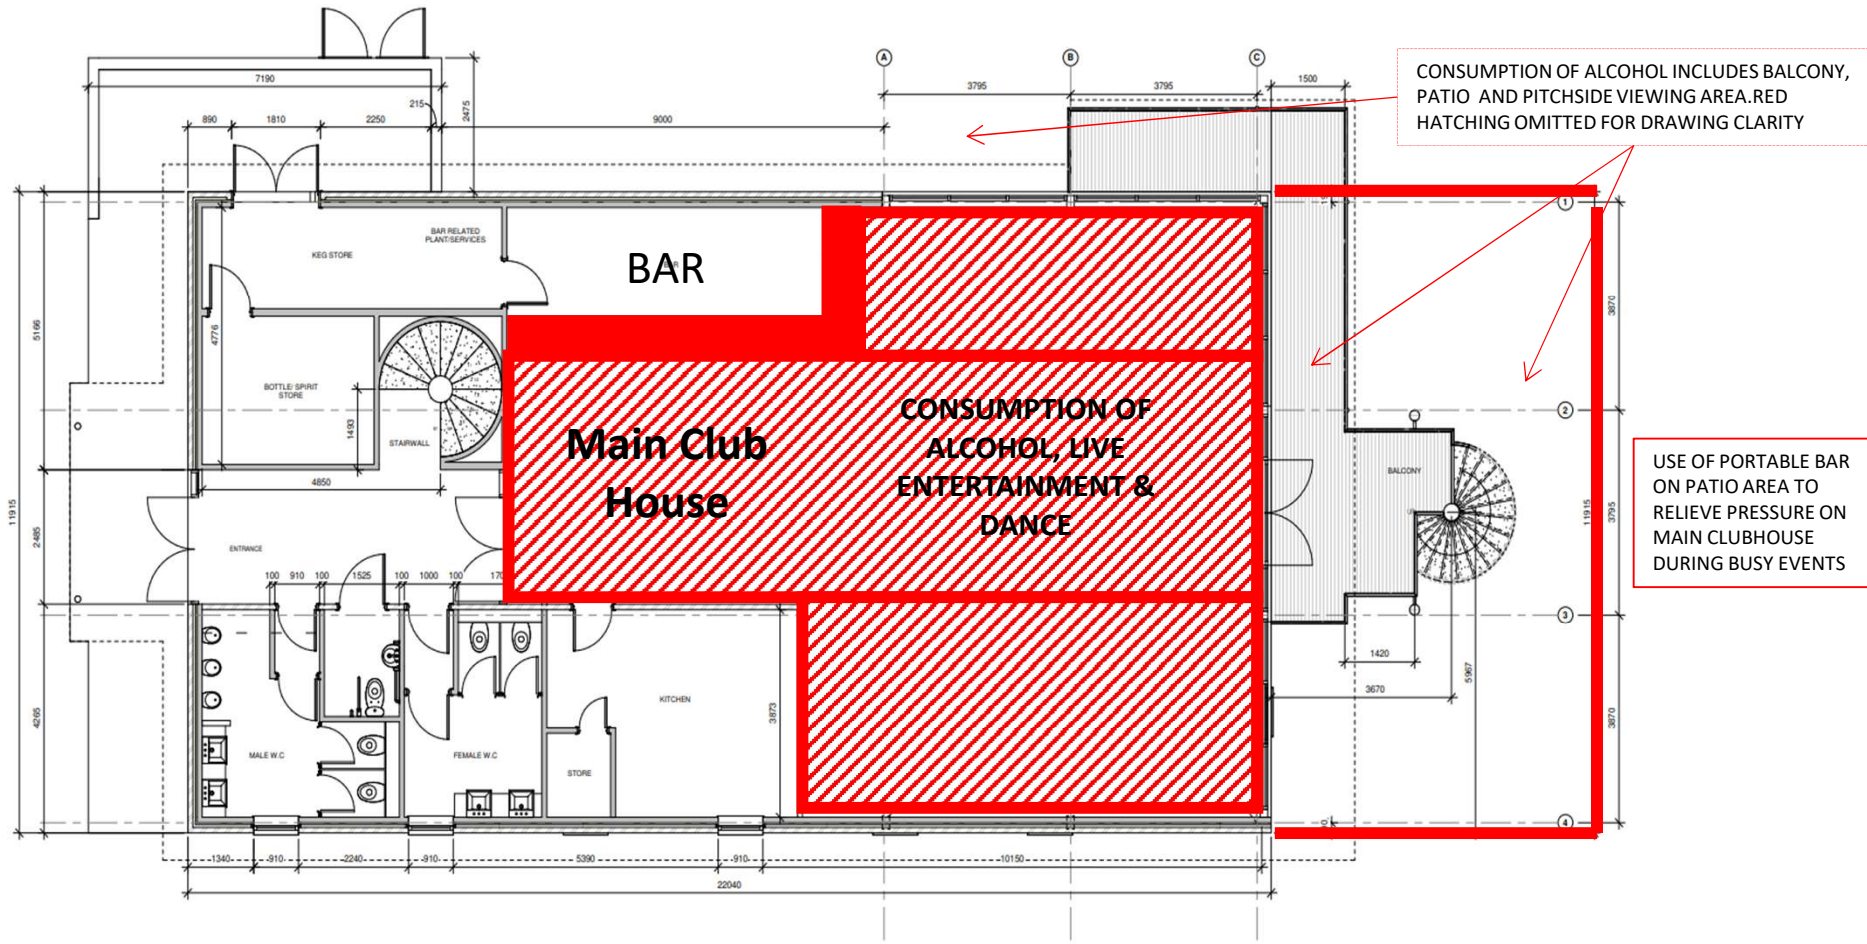

APPENDIX A(ii) - Premises Licence Plan

IVYBRIDGE RFC
FIRST FLOOR LAYOUT
SCALE 1:50 @ A1, SIZE IN MM

KEY
AREA OF
ALCOHOL SALES

IVYBRIDGE RFC
OUTSIDE AREAS
SCALE UNKNOWN

DURING MATCH EVENTS
SPECTATORS MAINLY USE
OUTSIDE AREAS AROUND THE
PITCHES AS SHOWN FOR
CONSUMPTION OF ALCHOL IN
PLASTIC GLASSES OR CANS.

CONSUMPTION OF ALCOHOL
WILL BE LIMITED TO THE
BOUNDARIES OF OUR SITE